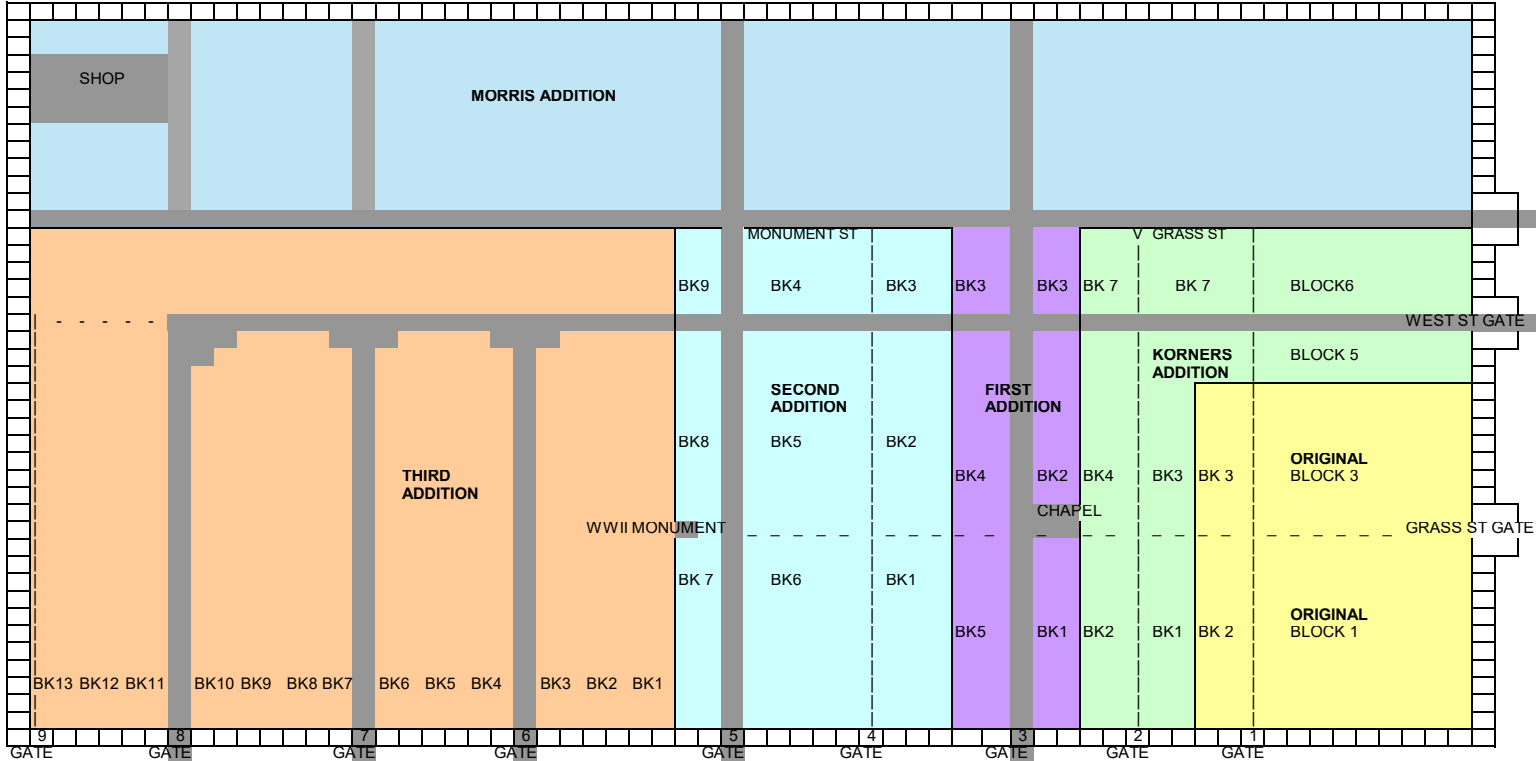

BLUE SPRINGS CEMETERY

EAST OSAGE LANE

NORTH A STREET

<---TO BLUE SPRINGS