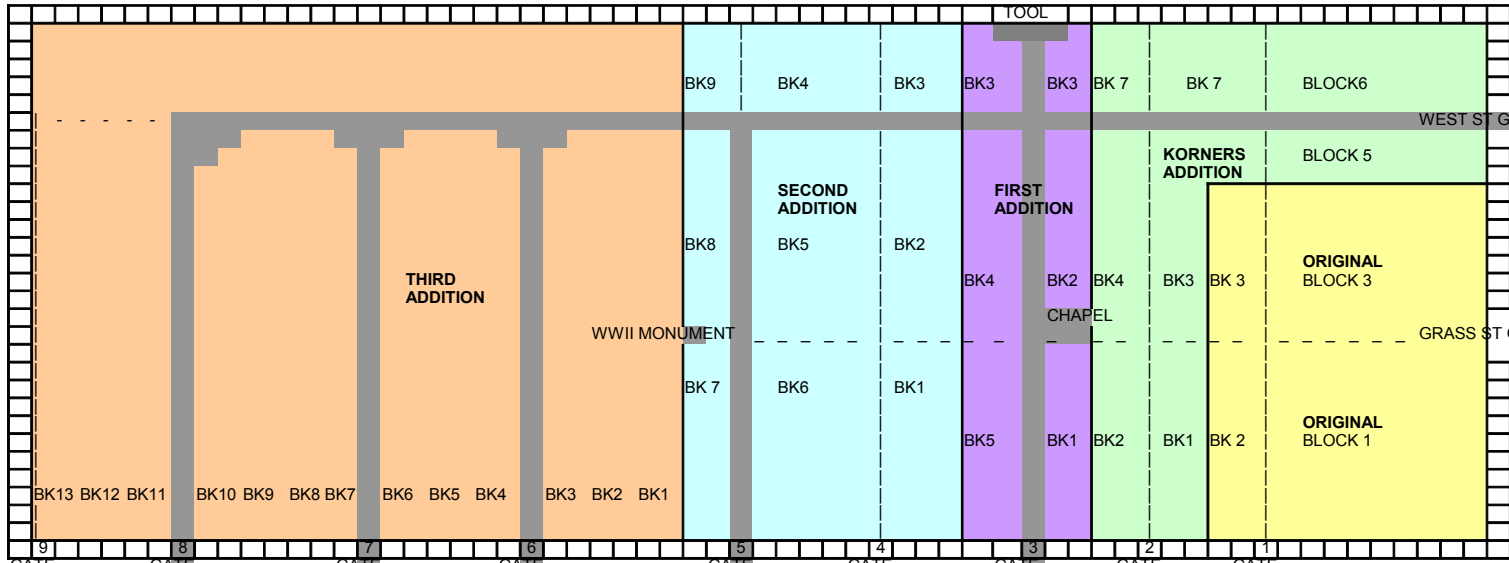

BLUE SPRINGS CEMETERY

MONUMENT STREET

GRASS STREETS

EAST OSAGE LANE

<---TO BLUE SPRINGS